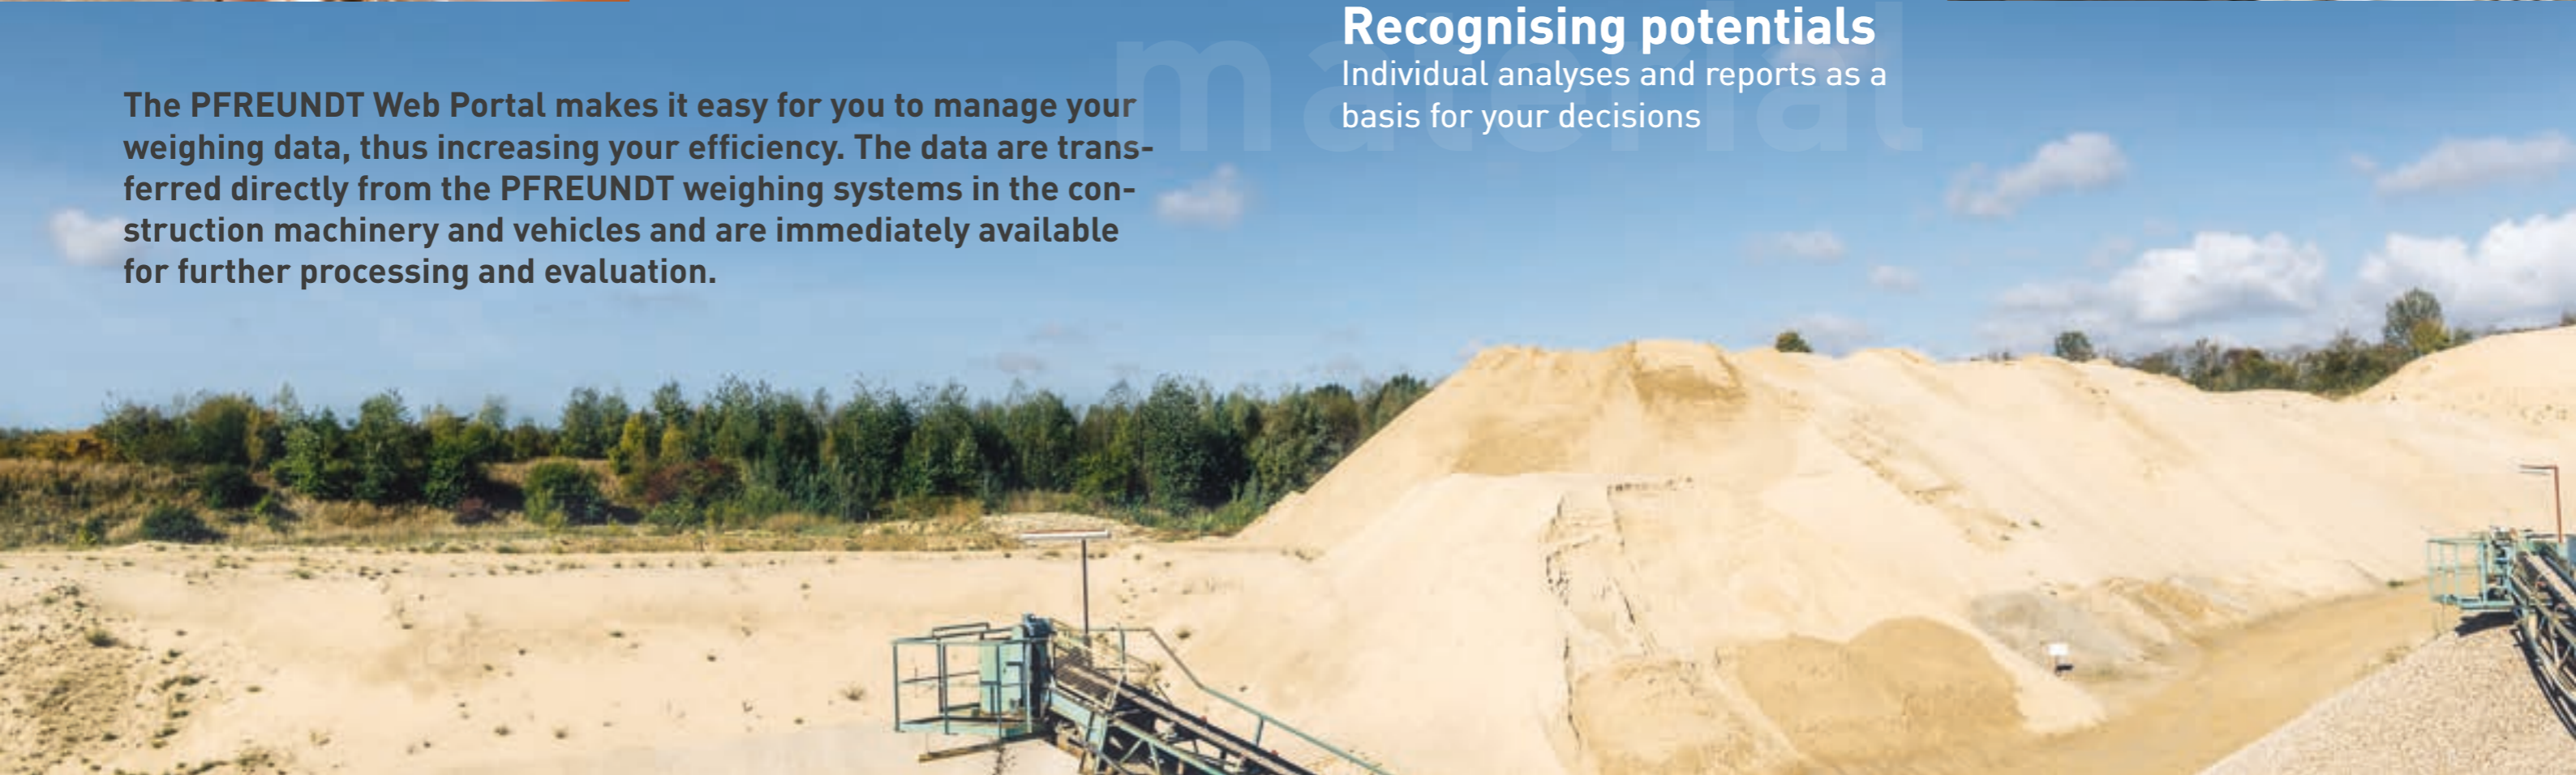

## Real-time data

All weighing data instantly on your computer, tablet or smartphone

## Recognising potentials

Individual analyses and reports as a basis for your decisions

The PFREUNDT Web Portal makes it easy for you to manage your weighing data, thus increasing your efficiency. The data are transferred directly from the PFREUNDT weighing systems in the construction machinery and vehicles and are immediately available for further processing and evaluation.

## The PFREUNDT Web Portal – independent and flexible

No matter what type of construction machine or vehicle you are using, in the PFREUNDT Web Portal you have all data such as weight, material, date, location, etc. available at a glance in real time. And the connection to your software for further processing of the data is just as flexible and simple. From the web platform, without installation and update effort from your side, up to complete integration into your systems – everything is possible.